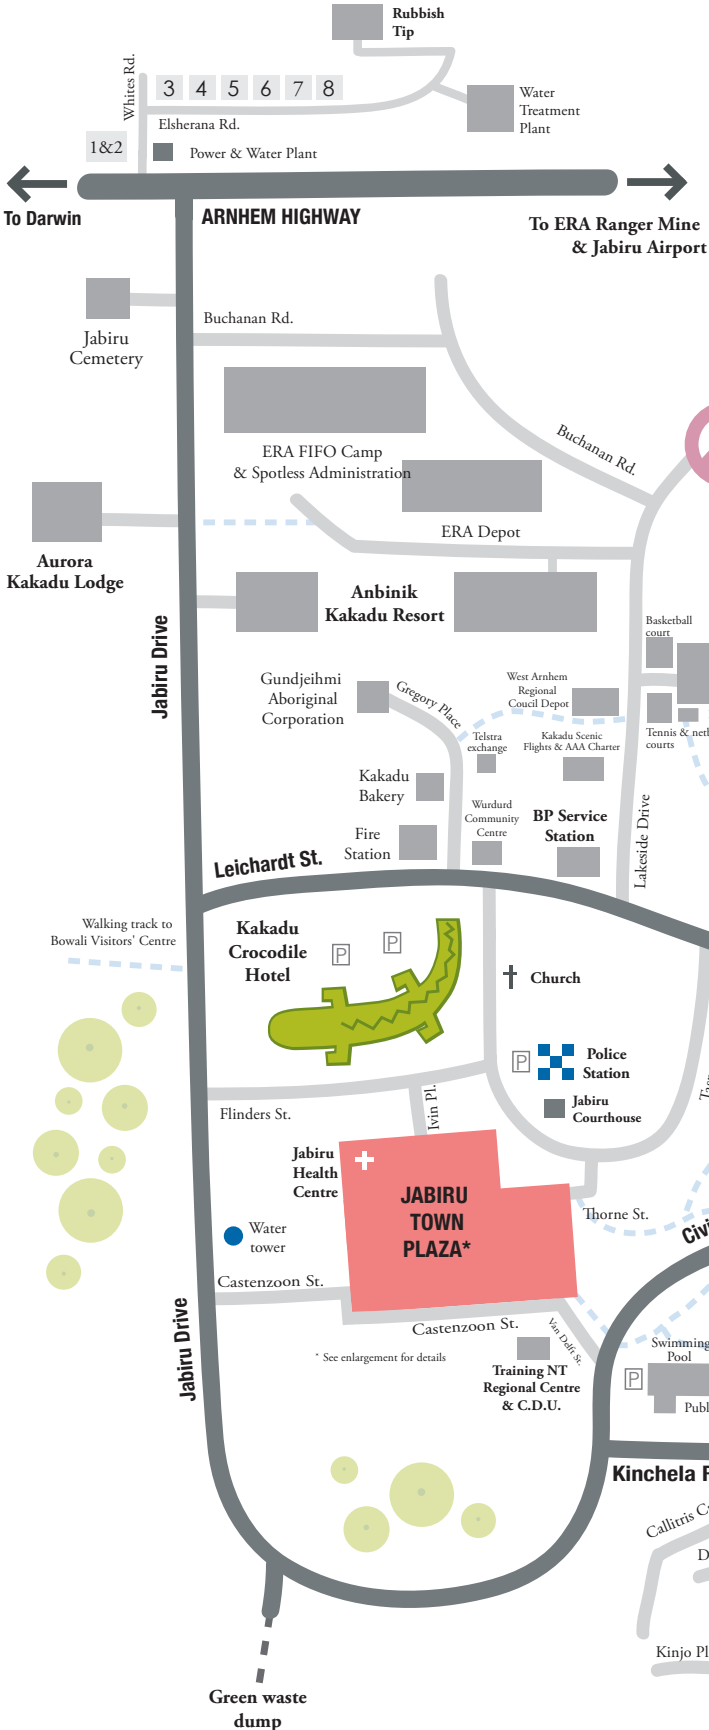

Jabiru TOWN MAP

PLEASE NOTE: MAP IS NOT TO SCALE

INDUSTRIAL AREA

1. Blueridge Engineering
2. Djabulukgu Assoc.
3. Telstra Depot
4. Warnbi Aboriginal Corp.
5. Kakadu Contracting
6. NT Emergency Services
7. Gagudju Yard
8. Hanson Concrete Plant

Manaburduma Aboriginal Community (Restricted Access)

Jabiru Sports & Social Club

JABIRU LAKE

Kakadu Crocodile Hotel

JABIRU TOWN PLAZA*

MAGELA FIELD

ARNHEM OVAL

BROCKMAN OVAL